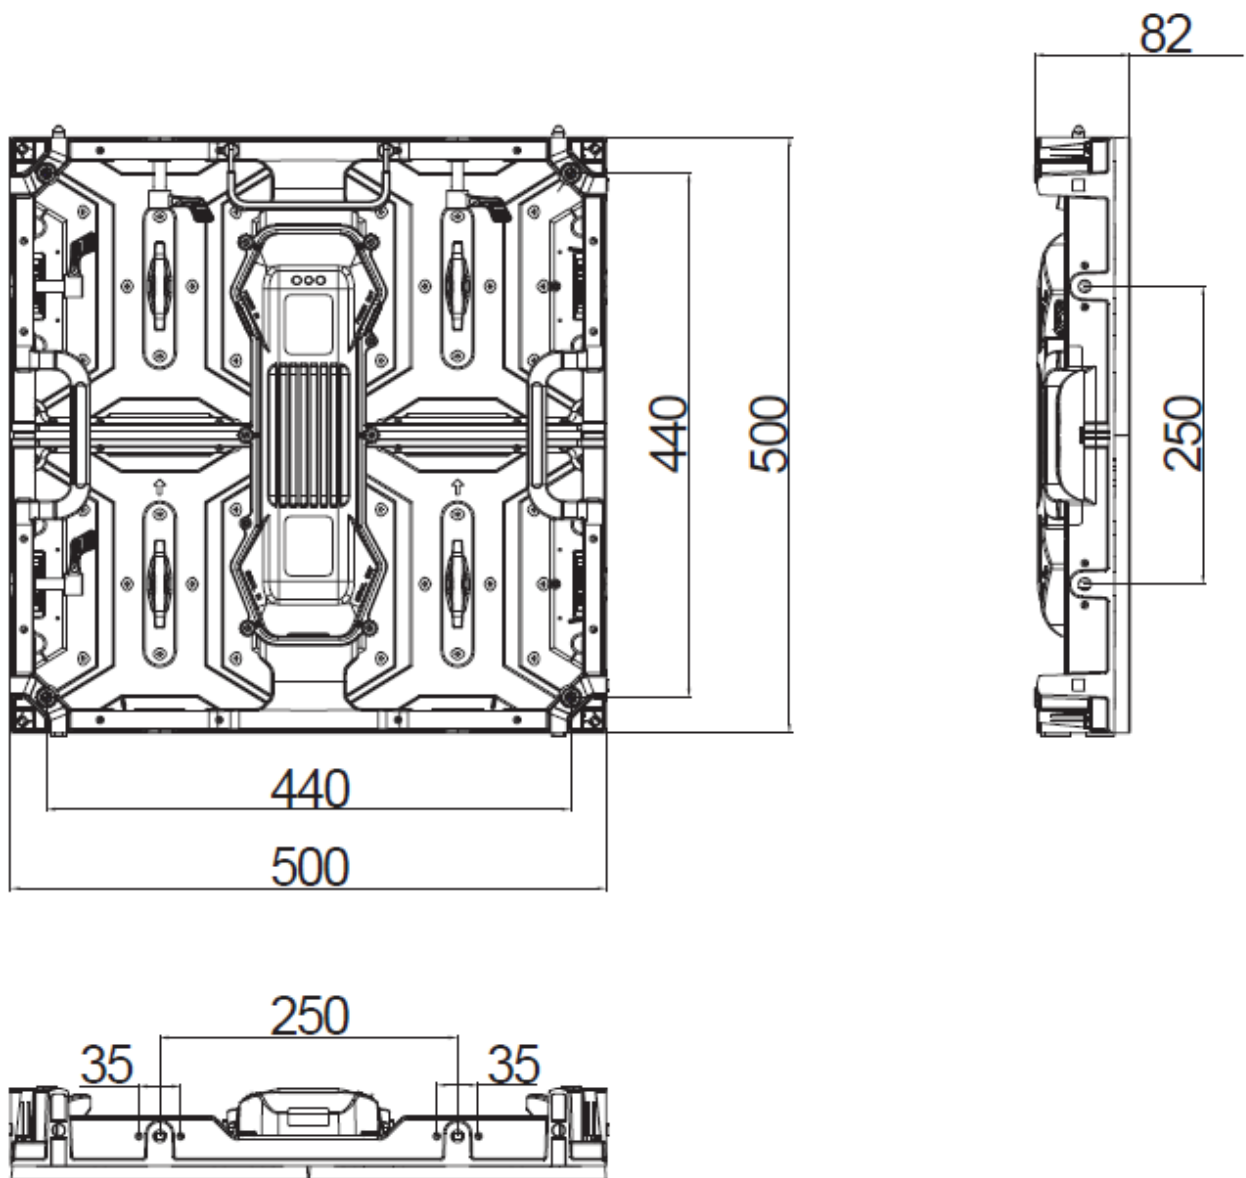

## Specifications

Model	MW7739-RO	MW7748-RO
Module		
Pixel pitch	P3.9	P4.8
Resolution (W*H)	64*64	52*52
Dimensions (mm)	250*250	
Cabinet		
Dimensions (mm)	500*500*82	
Resolution (W*H)	128*128	104*104
Weight (kg/pcs)	6.5	
Pixel density (pitch/m <sup>2</sup> )	65536	43264
Material	Die-cast aluminum	
Optical		
Brightness (nits)	4500-5000 adjustable	
Contrast ratio	5000:1	
Color temperature (K)	2000 to 9300	
Viewing angle (H/V)	160°/120°	
Processing performance		
Grayscale (bit)	14	
Scan (S)	8	7
Refresh rate (Hz)	3840	
Single pixel brightness correction	Support	
Single pixel color correction	Support	
Center distance deviation of LED	<3%	
Brightness uniformity	≥95%	
Color uniformity (Cx,Cy)	±0.003	
Electrical		
Average power consumption (W/m <sup>2</sup> )	280	
Max. power consumption (W/m <sup>2</sup> )	830	
Power supply (V)	AC 100 to 240	
Drive mode	Constant current driving	
General		
Maintenance mode	Front/rear maintenance	
Ingress protection	Front/rear: IP65/IP54	
Operating temperature	-20°C to 50°C	
Operating humidity	10% to 90% RH non-condensing	
Storage temperature	-40°C to 60°C	

## Dimensions